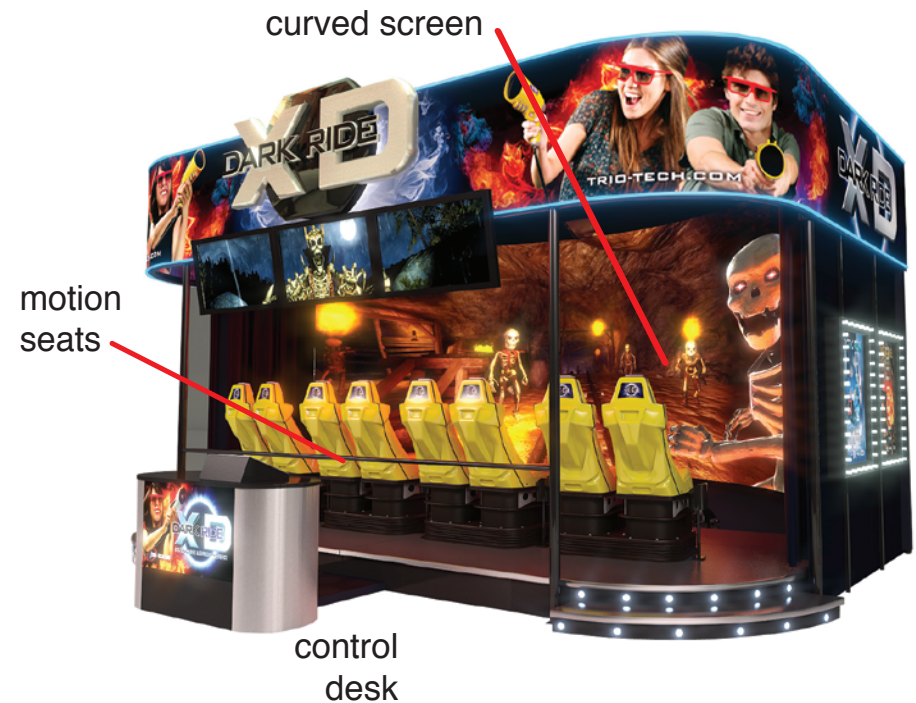

XD Dark Ride | Triotech | Simulator

The all new XD Dark Ride redefines the interactive experience like never before. The XD Dark Ride is an incredible multi sensory interactive attraction for the whole family.

3D Stereoscopic graphics | Multiple adventures | Scoring system | Curved screen for more immersive experience

Game play

Players take their seats and put on the 3D glasses and prepare for a motion ride like no other. Along with motion, 3D and wind and lighting effect, players must shoot enemies to score points and finish top of the leaderboard.

The XD Dark Ride is customisable to your location - please ask for more details